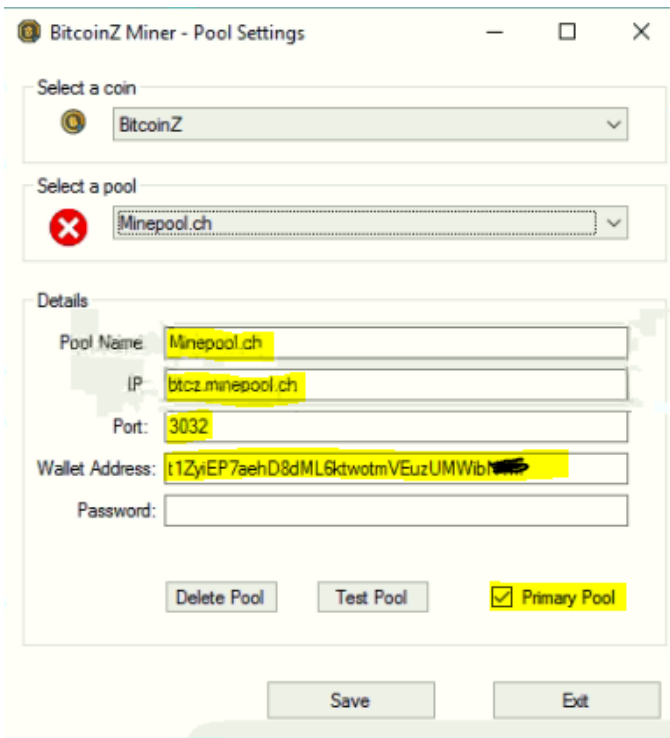

Easy Mining BTCZ User Guide

[Minepool.ch](http://minepool.ch)

Download BitcoinZ Miner

Install the BTCZ_Miner_Installer.exe

Set Pool

Check your cards

Set E-mail

Create / edit wallet Bitcoinz