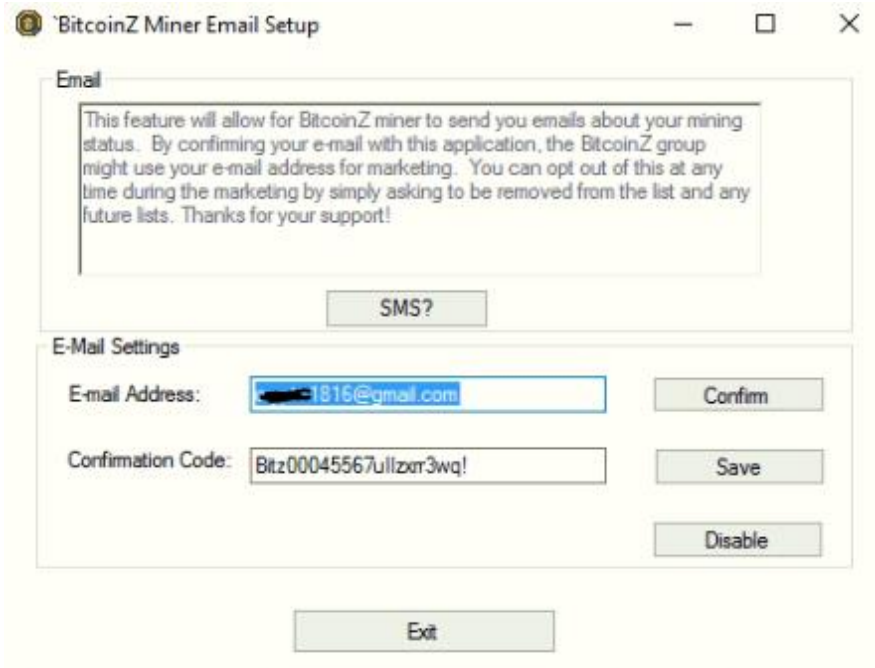

Easy Mining BTCZ User Guide

[Minepool.ch](http://minepool.ch)

Download BitcoinZ Miner

Install the BTCZ_Miner_Installer.exe

Set Pool

Check your cards

Set E-mail

Create / edit wallet Bitcoinz