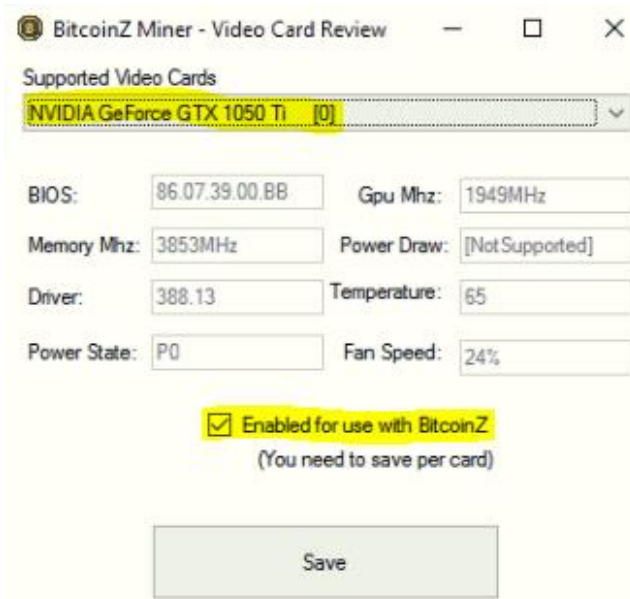

Easy Mining BTCZ User Guide

[Minepool.ch](http://minepool.ch)

Download BitcoinZ Miner

Install the BTCZ_Miner_Installer.exe

Set Pool

Check your cards

Set E-mail

Create / edit wallet Bitcoinz