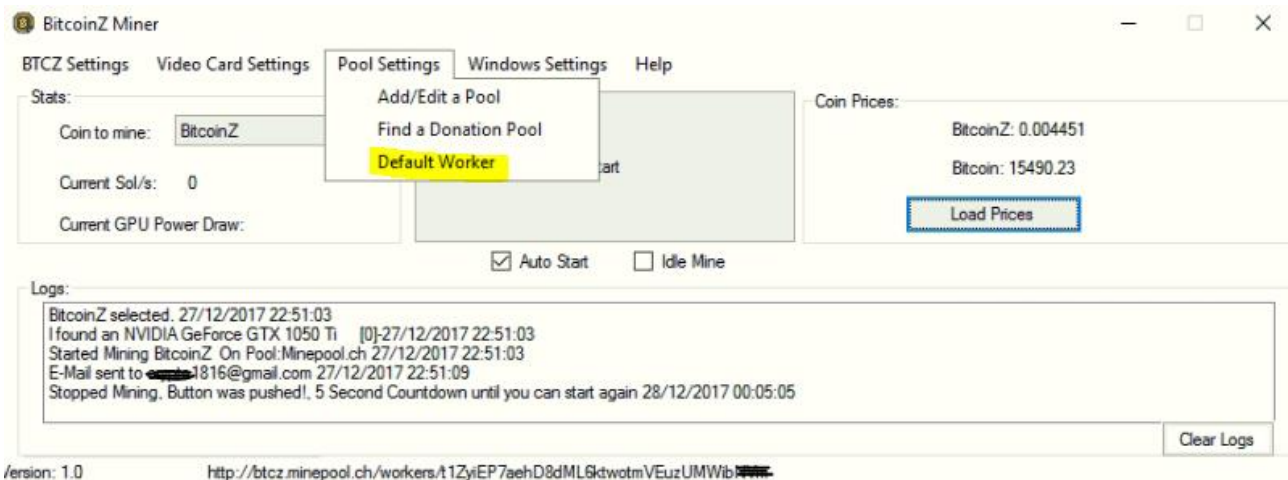

Easy Mining BTCZ User Guide

[Minepool.ch](http://minepool.ch)

Download BitcoinZ Miner

Install the BTCZ_Miner_Installer.exe

Set Pool

Check your cards

Set E-mail

Create / edit wallet Bitcoinz