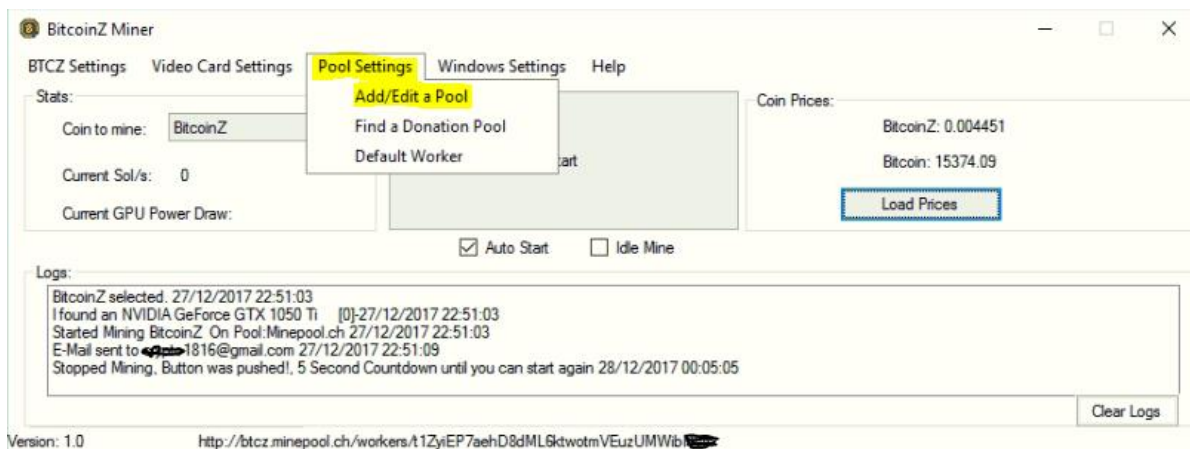

Easy Mining BTCZ User Guide

[Minepool.ch](http://minepool.ch)

Download BitcoinZ Miner

Install the BTCZ_Miner_Installer.exe

Set Pool

Check your cards

Set E-mail

Create / edit wallet Bitcoinz