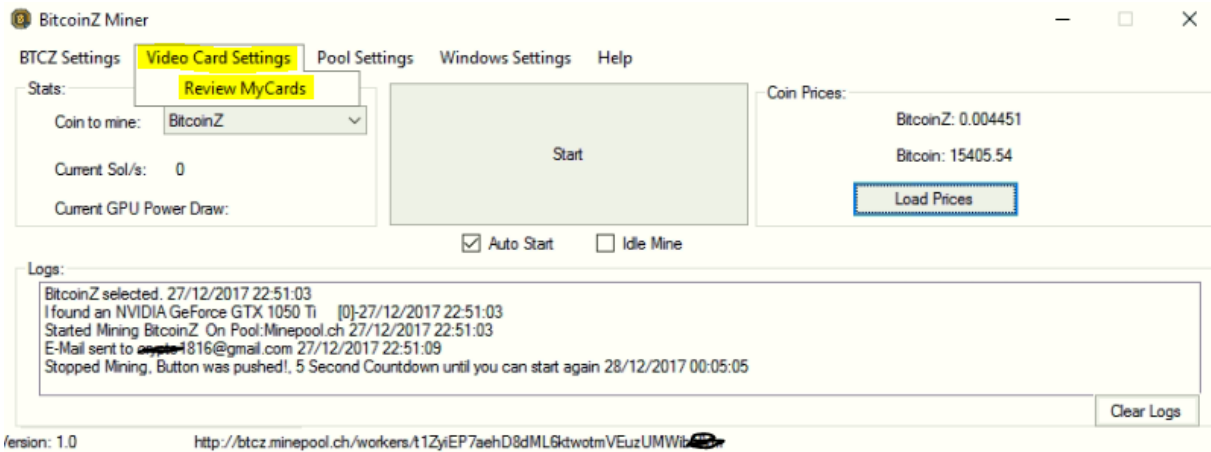

Easy Mining BTCZ User Guide

[Minepool.ch](http://minepool.ch)

Download BitcoinZ Miner

Install the BTCZ_Miner_Installer.exe

Set Pool

Check your cards

Set E-mail

Create / edit wallet Bitcoinz