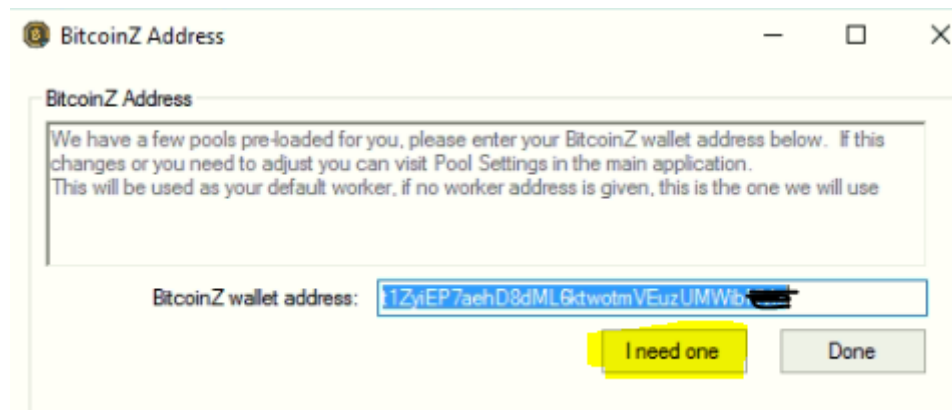

Easy Mining BTCZ User Guide

[Minepool.ch](http://minepool.ch)

Download BitcoinZ Miner

Install the BTCZ_Miner_Installer.exe

Set Pool

Check your cards

Set E-mail

Create / edit wallet Bitcoinz