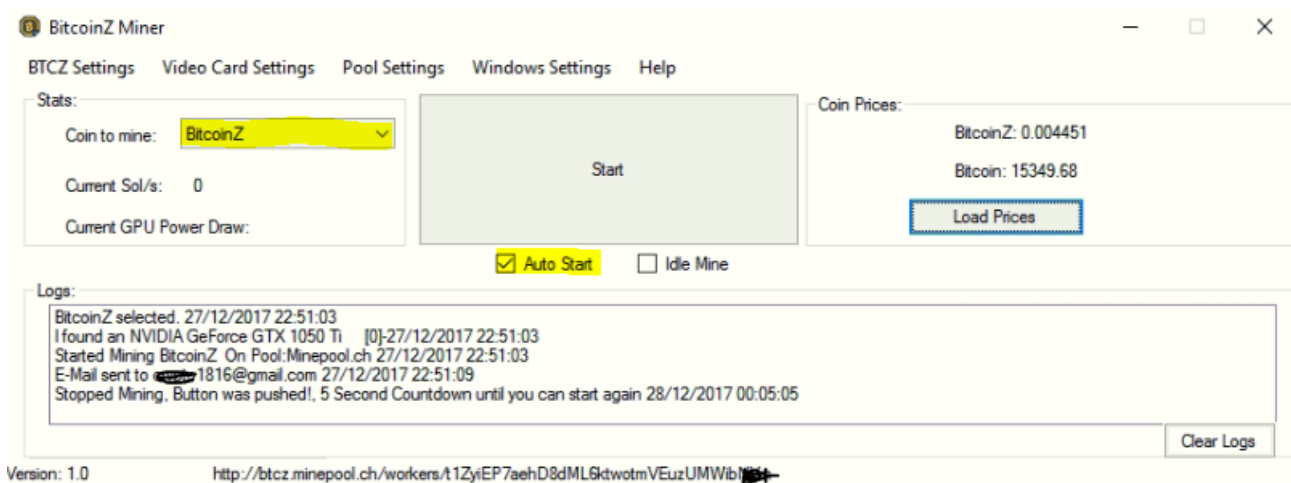

Easy Mining BTCZ User Guide

[Minepool.ch](http://minepool.ch)

Download BitcoinZ Miner

Install the BTCZ_Miner_Installer.exe

Set Pool

Check your cards

Set E-mail

Create / edit wallet Bitcoinz